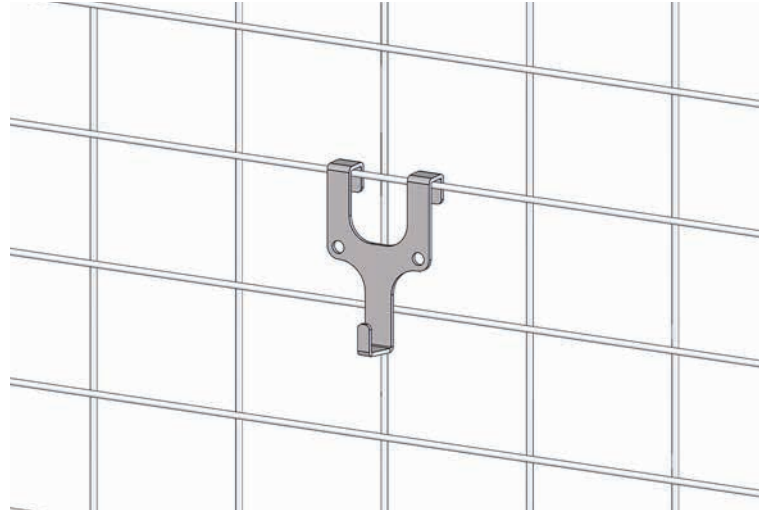

## TYPE L STAINLESS STEEL PICTURE HOOK FOR 100 KG LOAD

## TYPE L STAINLESS STEEL PICTURE HOOK FOR 100 KG LOAD

The painting hook can be used for any mesh size. The 2 holes are for attachment to the lower wire and prevent the hook from falling out. If necessary, the hook can be moved sideways at any time.

Art. no.:	gembh-16
Material:	1.4310 stainless spring steel
Sheet thickness:	2.5 mm
For mesh size:	80 x 100 mm
Load:	100 kg per hook
Surface:	Smooth and deburred

Subject to technical changes at any time.