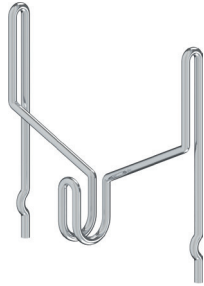

Datasheet

DOUBLE STAINLESS STEEL PICTURE HOOK FOR 80 KG LOAD

DOUBLE STAINLESS STEEL PICTURE HOOK FOR 80 KG LOAD

The painting hook is designed for a mesh size of 100 x 80 mm (w x h). The locking lug snaps onto the bottom wire and prevents the hook from falling out. If the hook is placed exactly between the vertical bars, it can no longer be pushed sideways. Placing it in the middle ensures that it can be moved

Art. no.:	gembh-4
Material:	1.4301 stainless
Wire diameter:	4.0 mm
For mesh size:	80 x 100 mm
Load:	80 kg per hook
Surface:	Smooth and deburred

Subject to technical changes at any time.

Kern Studer AG
Weberrütistrasse 9
CH-8833 Samstagern
Tel. +41 44 783 22 22
info@art-store.com
www.art-store.com