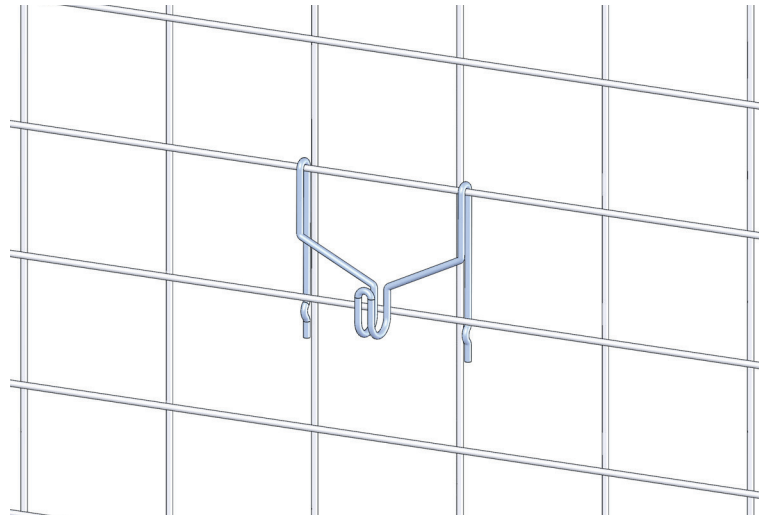

Datasheet

DOUBLE STAINLESS STEEL PICTURE HOOK FOR 80 KG LOAD

DOUBLE STAINLESS STEEL PICTURE HOOK FOR 80 KG LOAD

The painting hook is designed for a mesh size of 100 x 80 mm (w x h). The locking lug snaps onto the bottom wire and prevents the hook from falling out. If the hook is placed exactly between the vertical bars, it can no longer be pushed sideways. Placing it in the middle ensures that it can be moved

Art. no.:	gembh-4
Material:	1.4301 stainless
Wire diameter:	4.0 mm
For mesh size:	80 x 100 mm
Load:	80 kg per hook
Surface:	Smooth and deburred

Subject to technical changes at any time.

Kern Studer AG
Weberrütistrasse 9
CH-8833 Samstagern
Tel. +41 44 783 22 22
info@art-store.com
www.art-store.com