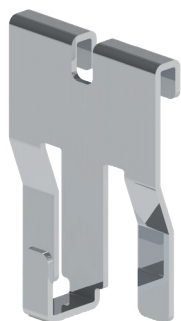

Datasheet

TYPE M STAINLESS STEEL PICTURE HOOK FOR 70 KG LOAD

TYPE M STAINLESS STEEL PICTURE HOOK FOR 70 KG LOAD

The painting hook is designed for a mesh size of 100 x 80 mm (w x h). The 2 lugs are suspended on the bottom wire and prevent the hook from falling out. If the hook is placed exactly between the vertical bars, it can no longer be pushed sideways.

Art. no.:	gembh-15
Material:	1.4310 stainless spring steel
Sheet thickness:	2.5 mm
For mesh size:	80 x 100 mm
Load:	200 kg per hook
Surface:	Smooth and deburred

Subject to technical changes at any time.